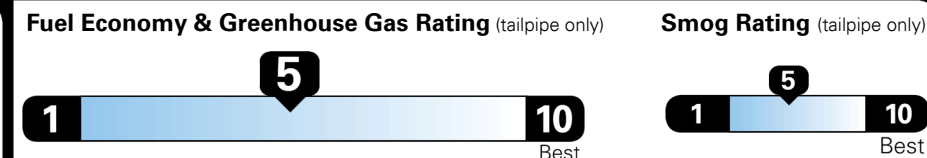

EPA DOT Fuel Economy and Environment

Gasoline Vehicle

Fuel Economy
22 MPG
combined city/hwy
4.5 gallons per 100 miles

Standard SUVs range from 11 to 100 MPG. The best vehicle rates 140 MPGe.

19 city
26 highway

You spend $2,500 more in fuel costs over 5 years compared to the average new vehicle.

Annual fuel cost $2,400